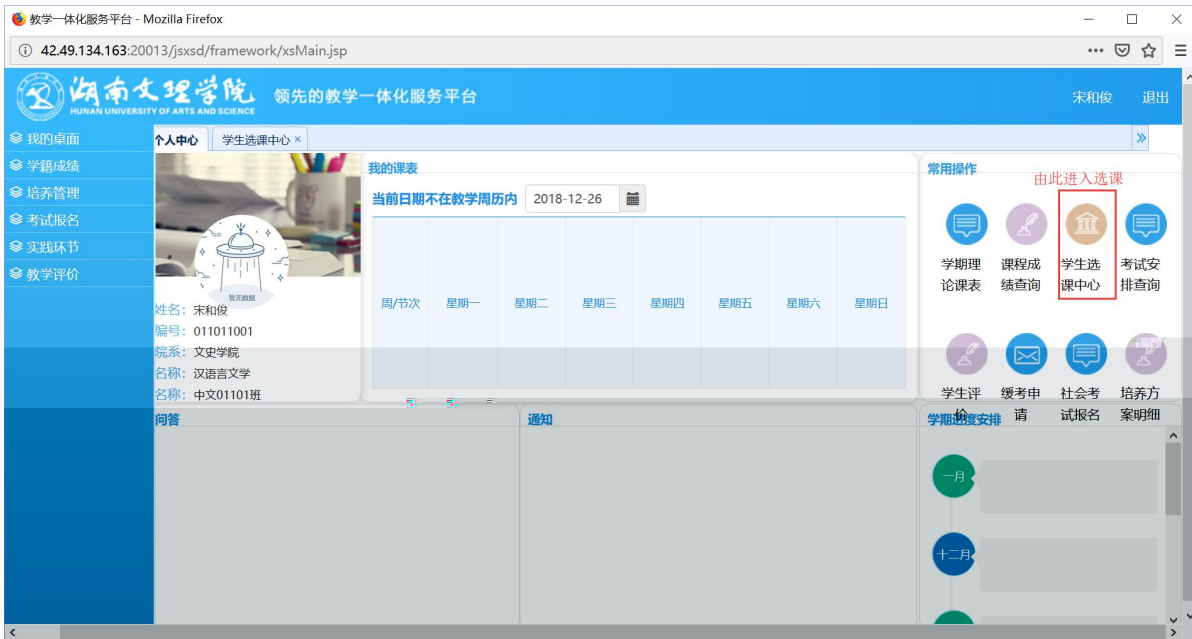

浏览器地址栏: 172.26.0.187/jsxsd/

湖南文理学院 教学一体化服务平台
HUNAN UNIVERSITY OF ARTS AND SCIENCE

领先的数字一体化平台

用户登录

请输入账号

请输入密码

忘记密码

登录

温馨提示: 推荐使用IE9以上浏览器以及360极速模式。

Copyright © 2017 湖南蓝盾科技发展有限公司 (R4.4)

选课学分情况

公选课选课

本学期选课学分/门数要求及已选情况							
	最高总学分	专业内跨年级选课(控制)		跨专业选课(控制)		校公共选修课选课(控制)	
		学分	门数	学分	门数	学分	门数
设置(控制)要求	不控制	不控制	不控制	不控制	不控制	2	1
已选统计	20.0	0.0	0	0.0	0	0.0	0

This screenshot shows a grid of course selection options. The grid is composed of multiple rows and columns. Each cell in the grid contains text, likely representing course details. The grid is heavily highlighted with red and green colors, indicating a selection process or a specific set of courses. The interface includes a top navigation bar with tabs for '选课学分情况' and '公选课选课', and a '安全退出选课' button in the top right corner.

This screenshot shows a list of course selection options. The list is displayed in a grid-like format with multiple rows and columns. Each cell contains text, likely representing course details. A red box highlights a specific entry in the list. The interface includes a top navigation bar with tabs for '选课学分情况' and '公选课选课', and a '安全退出选课' button in the top right corner. The background is dark, and the text is light-colored.