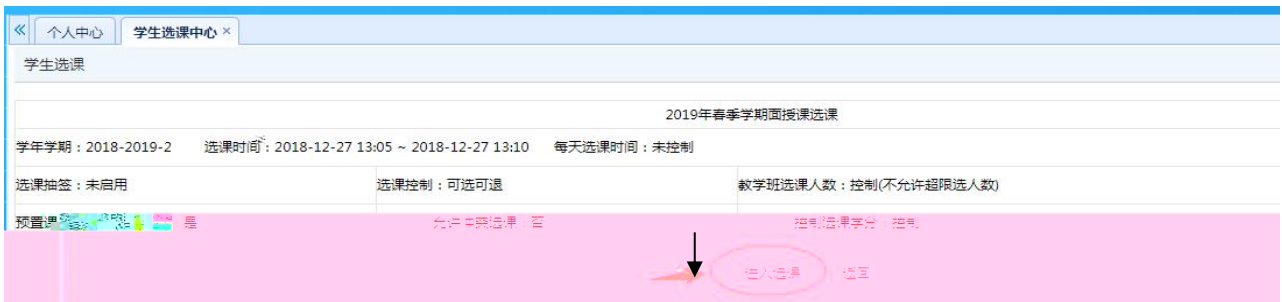

选课学分情况

公选课选课

本学期选课学分/门数要求及已选情况							
	最高总学分	专业内跨年级选课(控制)		跨专业选课(控制)		校公共选修课选课(控制)	
		学分	门数	学分	门数	学分	门数
设置(控制)要求	不控制	不控制	不控制	不控制	不控制	2	1
已选统计	20.0	0.0	0	0.0	0	0.0	0